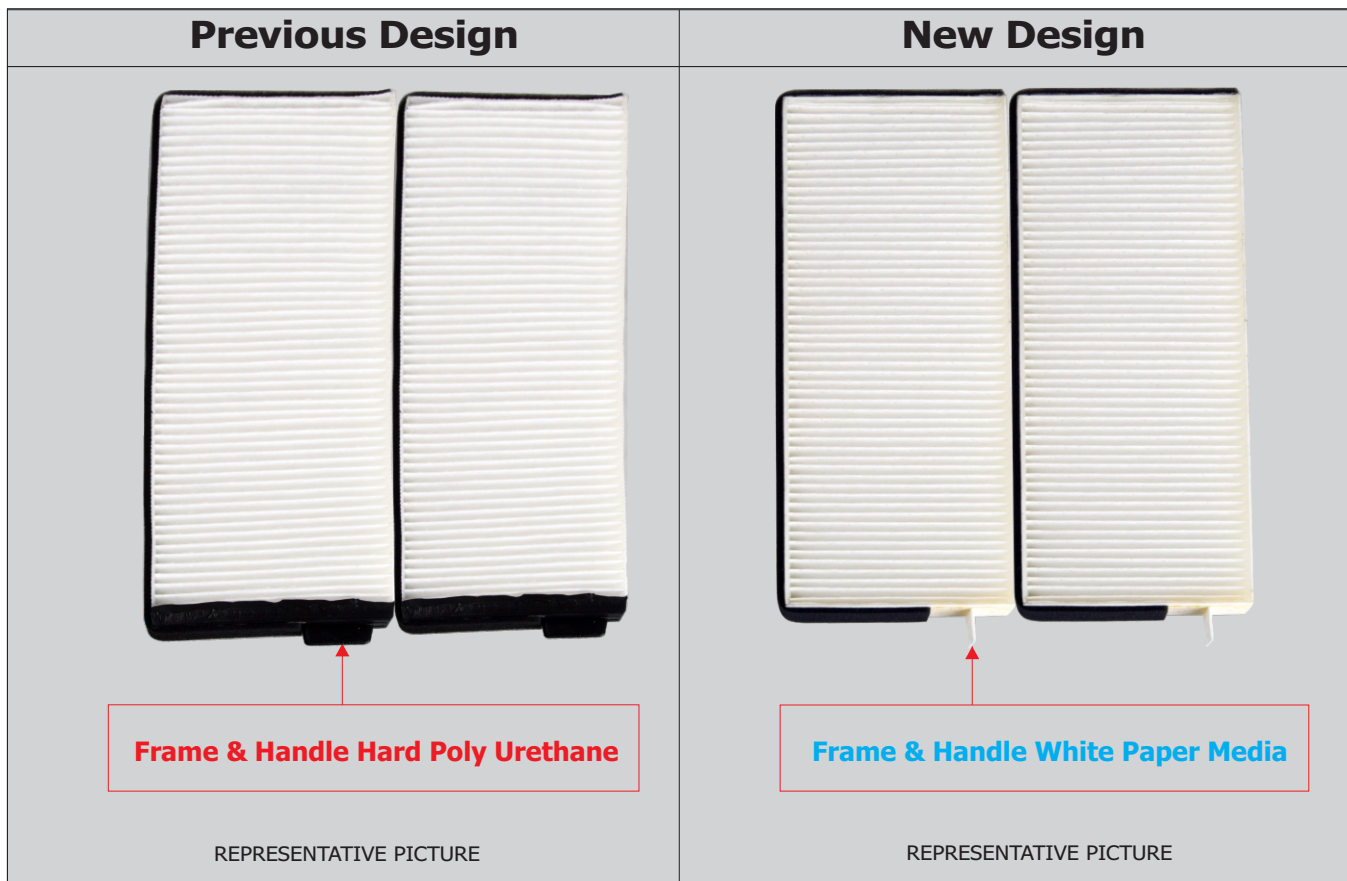

Design Information For Cabin Air Filter CA-8903-S

We have changed frame and handle for **Cabin Air Filter CA-8903-S** from hard poly urethane to white paper media.

For further information, please contact us.